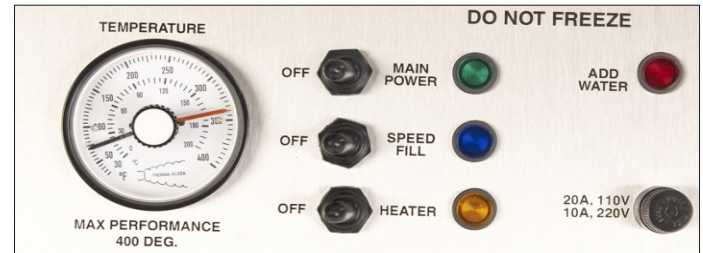

97% Dry Vapor to Clean-De-grease-Sanitize-Disinfect and Deodorize

Industrial 400

Specifications:

Temperature: max. 380° F/193° C
 Pressure: max. 180 PSI/10.6 bar
 Boiler: 1.5 gallon Stainless Steel Boiler and
 2 gallon Stainless Steel Reserve Tank
 Electrical: 120 VAC @ 18 amps, 240 VAC @ 9 amps
 Cabinet: 16" W x 16" D x 16" H
 Weight: 80 lbs (with handle)

Safety Features:

Low water alarm signals low water level w/ audible alarm
 Temp. Control with high cut-off
 High pressure limit switch
 High pressure relief valve

Additional Features:

In-Line pump filter
 Stainless steel hose

***If you want to CLEAN IT...
 STEAM IT!!***

The only AMERICAN MADE vapor steam cleaner. The Therma-Kleen THERMA-STEEM INDUSTRIAL MODEL 400 is easy to use. Just pour water into the stainless steel reserve tank, plug into an electrical outlet and within minutes the cleaner will be ready to deliver the most powerful cleaning pressures and temperatures in the industry today of 180 PSI/ 10.6 bar (pressure) and at 380°F/193°C (temperature).

The Therma-Kleen THERMA-STEEM INDUSTRIAL MODEL 400 is ideal for sanitizing and de-greasing areas where water should not or cannot be used; i.e. in kitchen ovens, on floors, tile and refrigerators; also for dining, carpeted and seating areas; for auto detail shops to clean seats, carpets and dashboards; for nursing homes and hospitals to sanitize mattresses (killing dust mites) wheel chairs, etc.